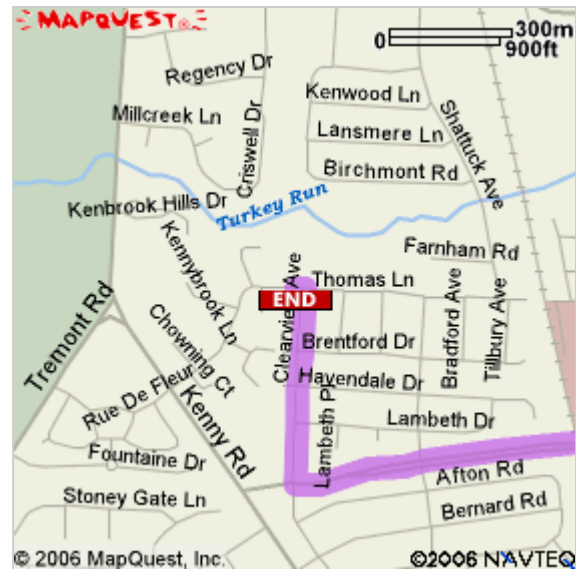

All rights reserved. Use Subject to License/Copyright
These directions are informational only. No representation is made or warranty given as to their content, road conditions or route usability or expeditiousness. User assumes all risk of use. MapQuest and its suppliers assume no responsibility for any loss or delay resulting from such use.