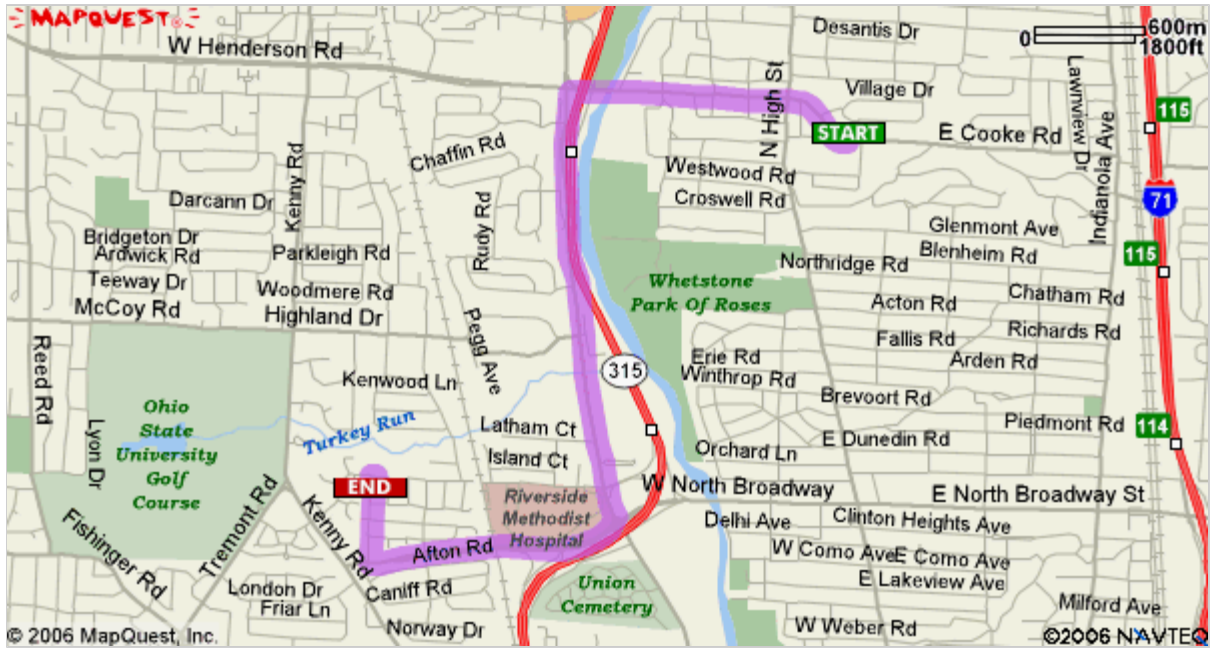

Start: **Bishop Watterson High School:** 614-268-8671
99 E Cooke Rd, Columbus, OH 43214, US

End: **St Timothy Catholic Church:** 614-451-2671
1088 Thomas Ln, Columbus, OH 43220, US

Notes:

Directions

Distance

Total Est. Time: 8 minutes **Total Est. Distance:** 3.60 miles

	1: Start out going WEST on E COOKE RD toward E HENDERSON RD.	<0.1 miles
	2: Turn SLIGHT RIGHT onto E HENDERSON RD.	0.9 miles
	3: Turn LEFT onto OLENTANGY RIVER RD.	1.4 miles
	4: Turn SLIGHT RIGHT onto W NORTH BROADWAY.	0.8 miles
	5: Turn RIGHT onto CLEARVIEW AVE.	0.2 miles
	6: Turn LEFT onto THOMAS LN.	<0.1 miles
	7: End at St Timothy Catholic Church 1088 Thomas Ln, Columbus, OH 43220, US	
Total Est. Time: 8 minutes		Total Est. Distance: 3.60 miles

Start:
Bishop Watterson High School:
614-268-8671
99 E Cooke Rd, Columbus, OH 43214, US

End:
St Timothy Catholic Church:
614-451-2671
1088 Thomas Ln, Columbus, OH 43220, US

All rights reserved. Use Subject to License/Copyright
These directions are informational only. No representation is made or warranty given as to their content, road conditions or route usability or expeditiousness. User assumes all risk of use. MapQuest and its suppliers assume no responsibility for any loss or delay resulting from such use.