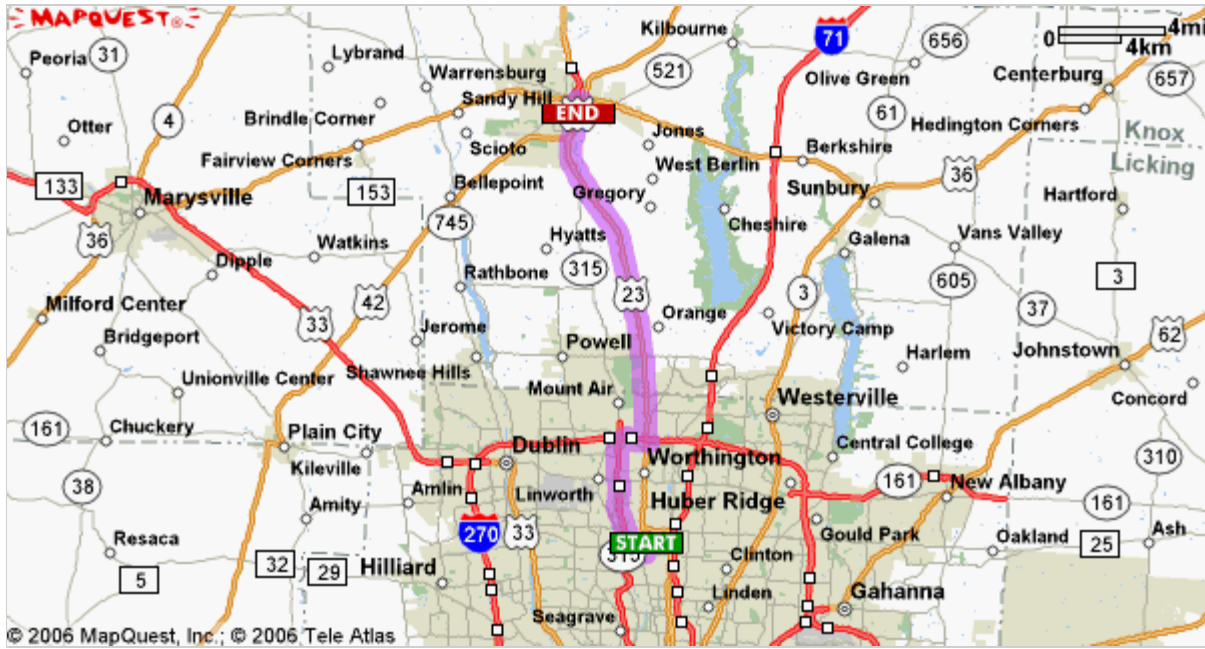

Start: **Bishop Watterson High School:** 614-268-8671
99 E Cooke Rd, Columbus, OH 43214, US

End: **St Mary Catholic Church:** 740-363-4641
82 E William St, Delaware, OH 43015, US

Notes:

Through August 25
stay 6 nights
GET A FREE \$50
Fairly OddParents
Collectible Travel Card

GET YOUR CARD NOW >

© 2006 Viacom International Inc. All Rights Reserved.

Directions

Distance

Total Est. Time: 25 minutes **Total Est. Distance:** 20.03 miles

- | | | |
|---|---|------------|
|  | 1: Start out going WEST on E COOKE RD toward E HENDERSON RD. | <0.1 miles |
|  | 2: Turn SLIGHT RIGHT onto E HENDERSON RD. | 0.8 miles |
|  | 3: Merge onto OH-315 N. | 3.8 miles |
|  | 4: Merge onto I-270 E toward CLEVELAND. | 0.6 miles |
|  | 5: Merge onto US-23 N via EXIT 23 toward DELAWARE. | 14.1 miles |
|  | 6: Take the US-36 / WILLIAM ST / US-42 ramp toward OH-37 / N SANDUSKY ST. | 0.3 miles |
|  | 7: Turn LEFT onto US-36 / US-42 / E WILLIAM ST. Continue to follow US-36 / E WILLIAM ST. | <0.1 miles |
|  | 8: End at St Mary Catholic Church
82 E William St, Delaware, OH 43015, US | |

Total Est. Time: 25 minutes **Total Est. Distance:** 20.03 miles

Start:
Bishop Watterson High School:
614-268-8671
99 E Cooke Rd, Columbus, OH 43214, US

End:
St Mary Catholic Church:
740-363-4641
82 E William St, Delaware, OH 43015, US