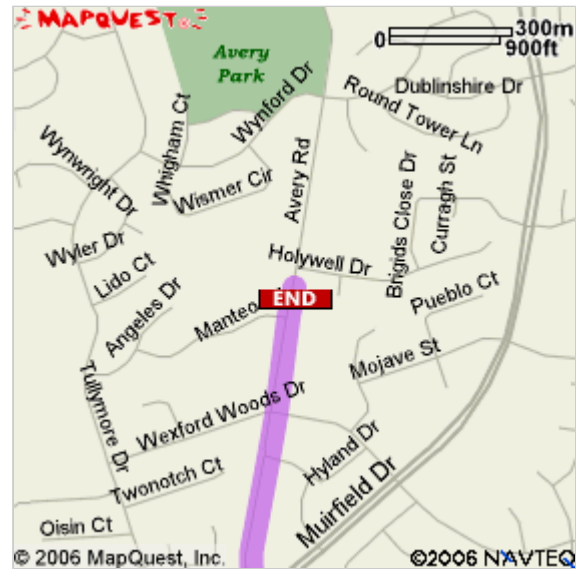

**Start:** **Bishop Watterson High School:** 614-268-8671  
99 E Cooke Rd, Columbus, OH 43214, US

**End:** **St Brigid of Kildare Catholic:** 614-761-3734  
7179 Avery Rd, Dublin, OH 43017, US

**Notes:**

**Allstate**  
You're in good hands.  
With New Car Replacement, what's totaled is new again.  
NEW CAR TOTALED? YOU CAN GET A CHECK FOR A TOTALLY NEW CAR.  
**RESTART**

Directions	Distance
<b>Total Est. Time:</b> 17 minutes <b>Total Est. Distance:</b> 13.39 miles	
<b>1:</b> Start out going WEST on E COOKE RD toward E HENDERSON RD.	<0.1 miles
<b>2:</b> Turn SLIGHT RIGHT onto E HENDERSON RD.	0.8 miles
<b>3:</b> Merge onto OH-315 N.	4.2 miles
<b>4:</b> Merge onto I-270 W toward DAYTON.	5.5 miles
<b>5:</b> Merge onto US-33 W / OH-161 W via EXIT 17B toward MARYSVILLE.	1.2 miles
<b>6:</b> Take the AVERY-MUIRFIELD DR exit toward HILLIARD.	0.2 miles
<b>7:</b> Turn RIGHT onto AVERY-MUIRFIELD DR.	0.6 miles
<b>8:</b> Turn LEFT onto AVERY RD.	0.4 miles
<b>9:</b> End at <b>St Brigid of Kildare Catholic</b> 7179 Avery Rd, Dublin, OH 43017, US	
<b>Total Est. Time:</b> 17 minutes <b>Total Est. Distance:</b> 13.39 miles	

**Start:**  
**Bishop Watterson High School:**  
614-268-8671  
99 E Cooke Rd, Columbus, OH 43214, US

**End:**  
**St Brigid of Kildare Catholic:**  
614-761-3734  
7179 Avery Rd, Dublin, OH 43017, US

All rights reserved. Use Subject to License/Copyright  
These directions are informational only. No representation is made or warranty given as to their content, road conditions or route usability or expeditiousness. User assumes all risk of use. MapQuest and its suppliers assume no responsibility for any loss or delay resulting from such use.