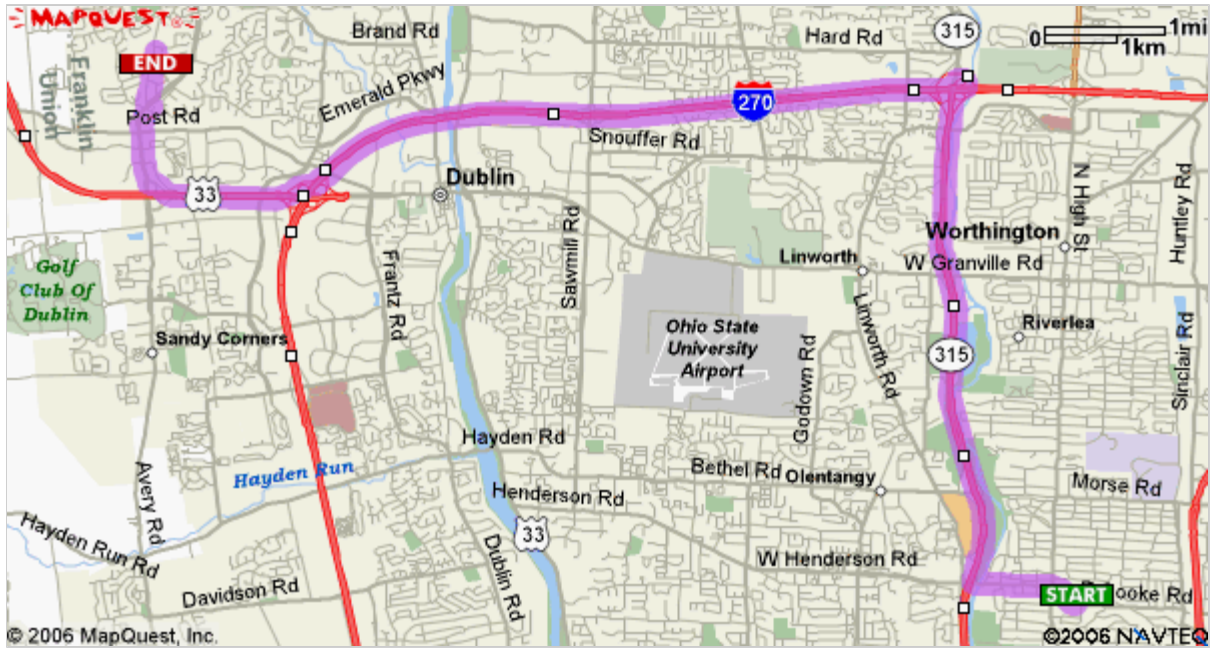

**Start:** **Bishop Watterson High School:** 614-268-8671  
99 E Cooke Rd, Columbus, OH 43214, US

**End:** **St Brigid of Kildare Catholic:** 614-761-3734  
7179 Avery Rd, Dublin, OH 43017, US

**Notes:**

**Allstate**  
You're in good hands.  
With New Car Replacement, what's totaled is new again.  
NEW CAR TOTALED? YOU CAN GET A CHECK FOR A TOTALLY NEW CAR.  
**RESTART**

Directions	Distance
<b>Total Est. Time:</b> 17 minutes <b>Total Est. Distance:</b> 13.39 miles	
<b>1:</b> Start out going WEST on E COOKE RD toward E HENDERSON RD.	<0.1 miles
<b>2:</b> Turn SLIGHT RIGHT onto E HENDERSON RD.	0.8 miles
<b>3:</b> Merge onto OH-315 N.	4.2 miles
<b>4:</b> Merge onto I-270 W toward DAYTON.	5.5 miles
<b>5:</b> Merge onto US-33 W / OH-161 W via EXIT 17B toward MARYSVILLE.	1.2 miles
<b>6:</b> Take the AVERY-MUIRFIELD DR exit toward HILLIARD.	0.2 miles
<b>7:</b> Turn RIGHT onto AVERY-MUIRFIELD DR.	0.6 miles
<b>8:</b> Turn LEFT onto AVERY RD.	0.4 miles
<b>9:</b> End at <b>St Brigid of Kildare Catholic</b> 7179 Avery Rd, Dublin, OH 43017, US	
<b>Total Est. Time:</b> 17 minutes <b>Total Est. Distance:</b> 13.39 miles	

**Start:**  
**Bishop Watterson High School:**  
614-268-8671  
99 E Cooke Rd, Columbus, OH 43214, US

**End:**  
**St Brigid of Kildare Catholic:**  
614-761-3734  
7179 Avery Rd, Dublin, OH 43017, US

All rights reserved. Use Subject to License/Copyright  
These directions are informational only. No representation is made or warranty given as to their content, road conditions or route usability or expeditiousness. User assumes all risk of use. MapQuest and its suppliers assume no responsibility for any loss or delay resulting from such use.